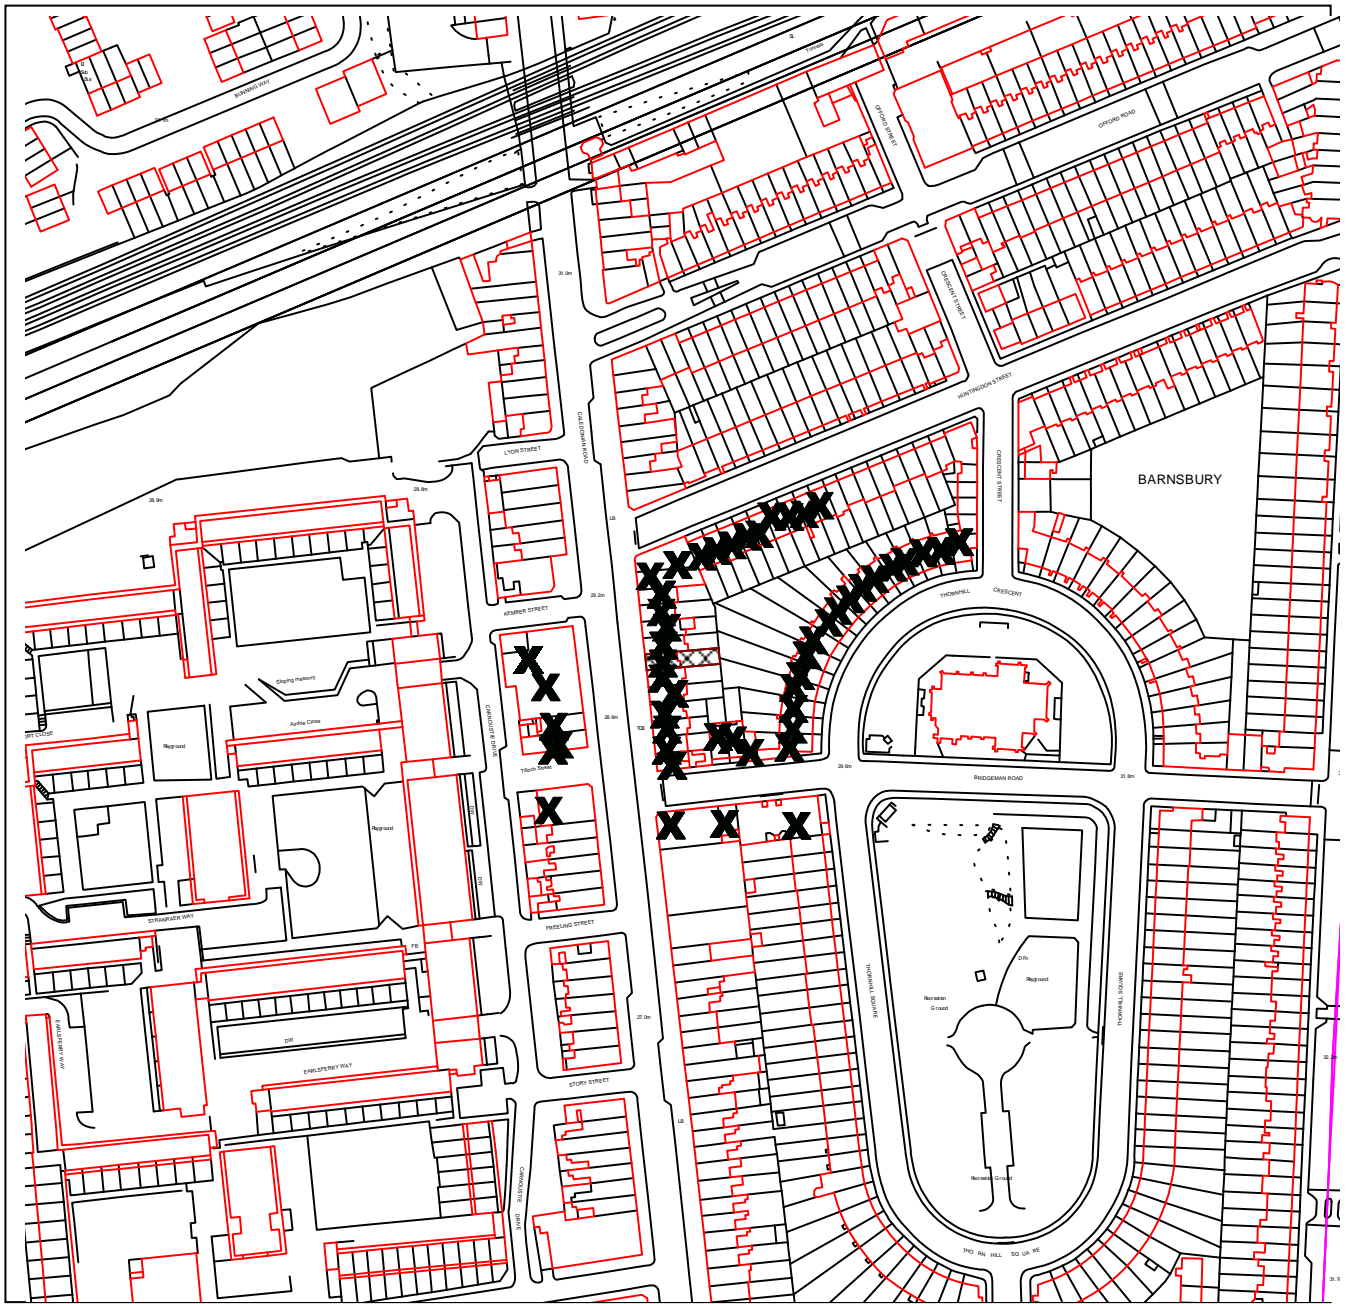

ISLINGTON

DEVELOPMENT MANAGEMENT

PLANNING APPLICATION REF NO: P2014/3606/FUL

LOCATION: 356 CALEDONIAN ROAD LONDON N1 1DU

SCALE: 1:2500

This map is reproduced from Ordnance Survey material with the permission of Ordnance Survey on behalf of the Controller of Her Majesty's Stationery Office © Crown copyright. Unauthorised reproduction infringes Crown copyright and may lead to prosecution or civil proceedings.
Islington Council, LA086452